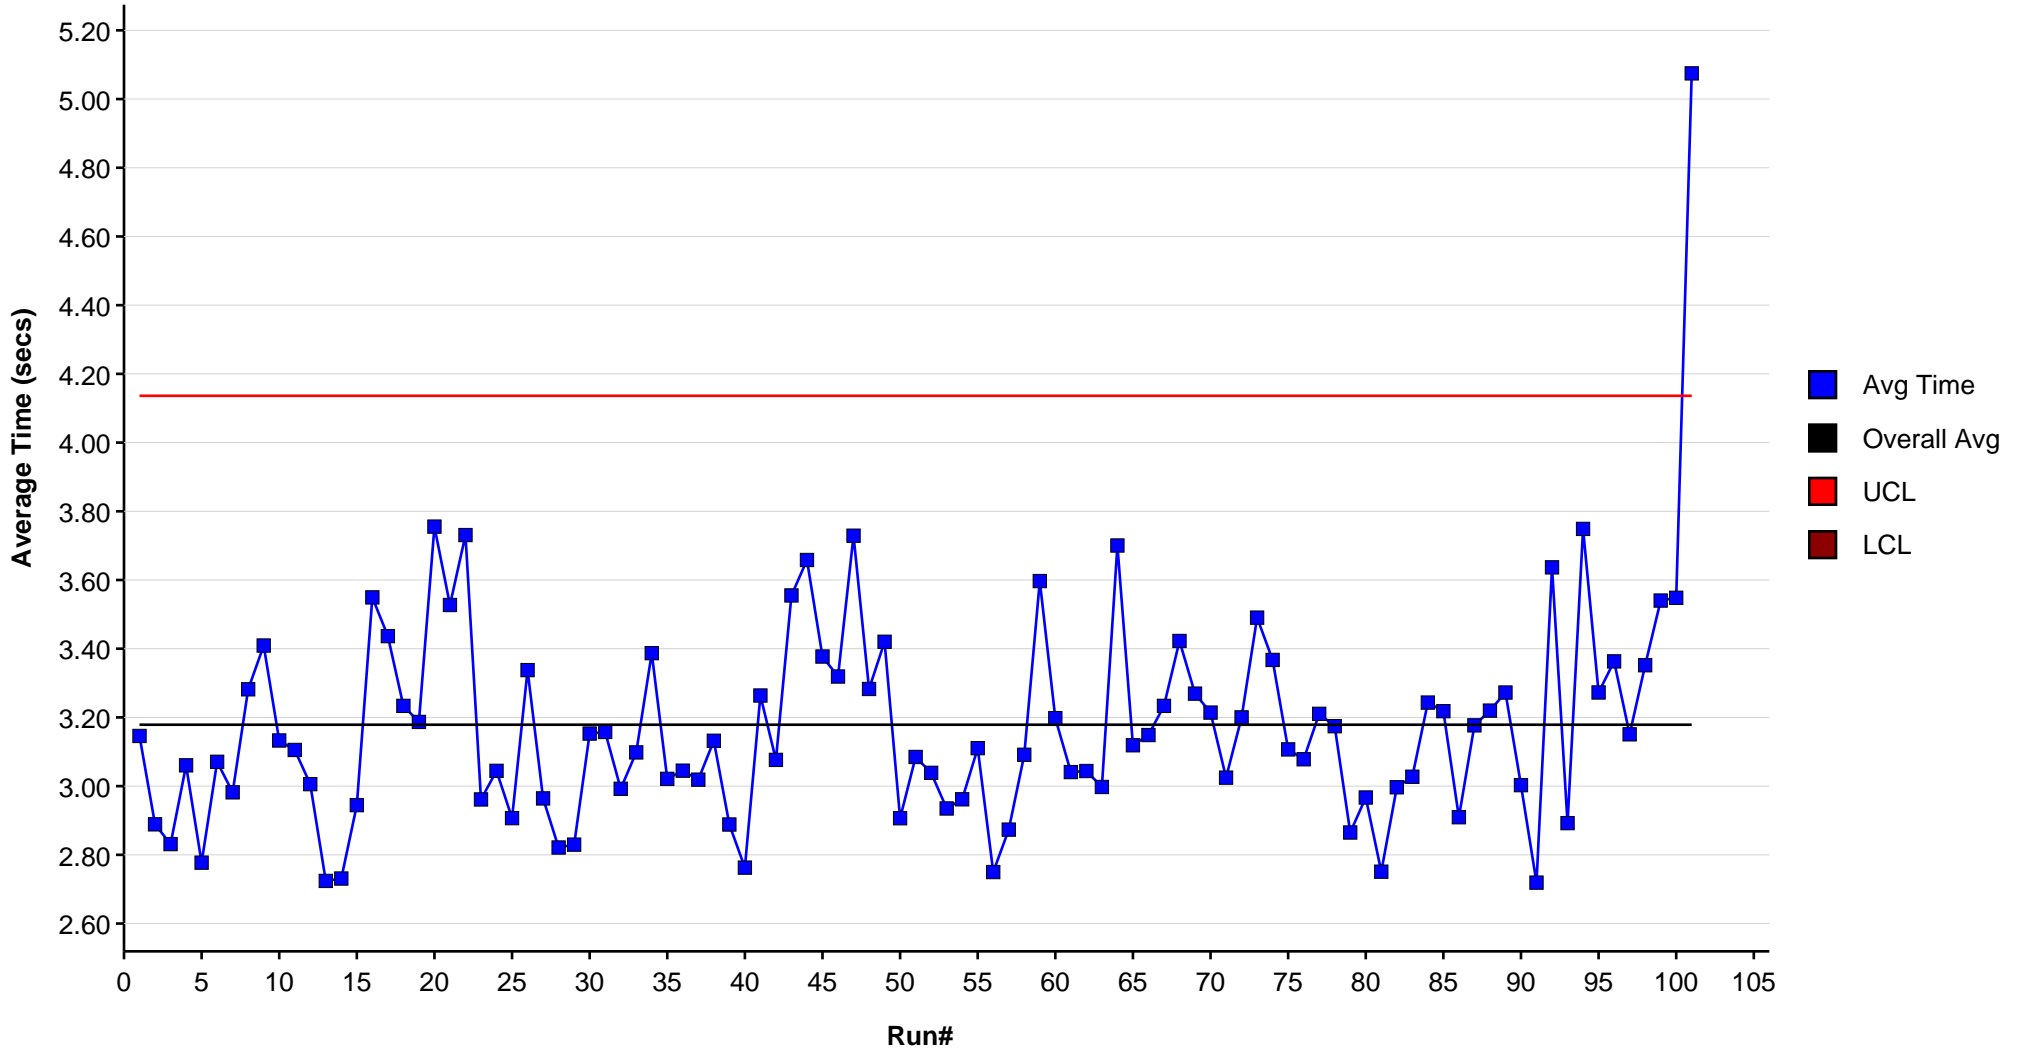

Cosmos Derby May11, 2024

Average Heat Times

Round: 1 Group: All

Overall Average: 3.1787 secs Standard Deviation: 0.3191 secs

Note: DNF's are ignored

Cosmos Derby

May11, 2024

Awards List